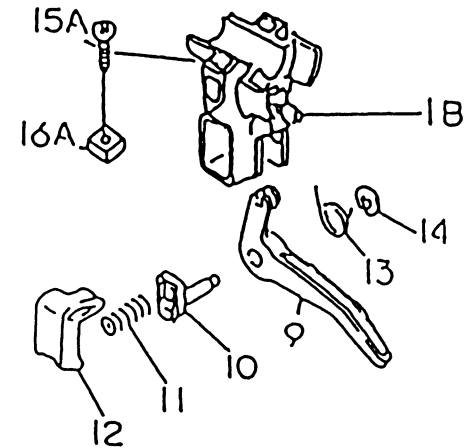

PISTON/CRANKSHAFT

REF NO	PART NO	DESCRIPTION	QTY
13001	TJ23011B	PISTON-ENGINE	1
13002	TJ27063	PIN-PISTON	1
13008	TJ23053	RING-SET-PISTON	1
13033	TJ23054	BEARING-SMALL END	1
49119	TJ23055A	CRANKSHAFT-ASSY	1
92026	TJ23304	SPACER,8X12.9X1.8	2
92033	TJ27067	RING-SNAP	2

PHT3001VE

TJ023V-LF70

STARTER

REF NO	PART NO	DESCRIPTION	QTY
13169	TD18080-07	PLATE,RECOIL STARTER	1
32099	TJ23084	CASE,STARTER-RECOIL	1
46075	TJ23104	GRIP,STARTER-RECOIL	1
49060	TJ23085	CAM	1
49088	TJ23042A	STARTER-RECOIL	1
59101	TJ23086	REEL	1
59106	TJ27125-7	ROPE,3X850	1
92145	TJ27125-8	SPRING,RECOIL	1
92145A	TJ23042-4	SPRING	1
92172	TJ23105	SCREW,4X16	4
92172A	TJ27042-9	SCREW	1

PHT3001VE

TJ023V-LF70

THROTTLE LEVER

REF NO	PART NO	DESCRIPTION	QTY
01A	P30010-1	BODY, THROTTLE LEVER, UPPER	1
01B	P30010-2	BODY, THROTTLE LEVER, LOWER	1
2	PW24015-2	SWITCH	1
3	PW24015-3	COVER	1
4	PW24015-4	SPRING	1
5	PW24015-5	SCREW, 3X8	1
6	PW24015-6	PLATE, GROUND, R	1
7	PW24015-7	PLATE, GROUND, L	1
8	PW24015-5	SCREW, 3X8	1
9	PW24015-9	LEVER	1
10	PW24015-10	SHAFT	1
11	PW24015-11	SPRING	1
12	PW24015-12	STOPPER	1
13	PW24015-13	SPRING, RETURN	1
14	PW24015-14	E-RING, 6	1
15A	214B0520	SCREW, BODY	2
16A	311B0500	NUT, SQUARE, BODY	2

BODY

REF NO	PART NO	DESCRIPTION	QTY
37A	P35035	PLUG PT1/8	2
38	P35038	HANDLE-RIGHT	*
38A	P30012	HANDLE-RIGHT (BLACK)	1
39	P30009	LOOP HANDLE	1
40	P35040	METAL, HANDLE, FRONT	1
41	P35041	METAL, HANDLE, REAR	1
42	B06X14W	BOLT, W/WASHERS, 6X14	4
43	SW006	WASHER, SPRING, 6	2
44	FW006	WASHER, 6	2
45	HN006	NUT, 6	2
46	P30010	THROTTLE LEVER 22	1
47	P30011	HARNESS, SWITCH	1
49	P25051	NUT-JAM 1/4X28	4
50	P25046	WASHER-SHOCKPROOF	9
51	P25045	NUT 1/4X20	2
52	P25054	NUT-CROWN 1/4X28	3
53	P35053A	BACK UP BAR	1
54	PHT-234	BLADE-LOWER	1
55	PHT-235	BLADE-UPPER	1
56	P25049	SLIDE WASHER	5
57	P25048	BOLT-BLADE SHORT	4
58	P25053B	BOLT-LONG (FULL THREAD)	1
59	P30013	GUARD-AIR INTAKE	1
CVR	PHT-250	COVER, BLADE	1