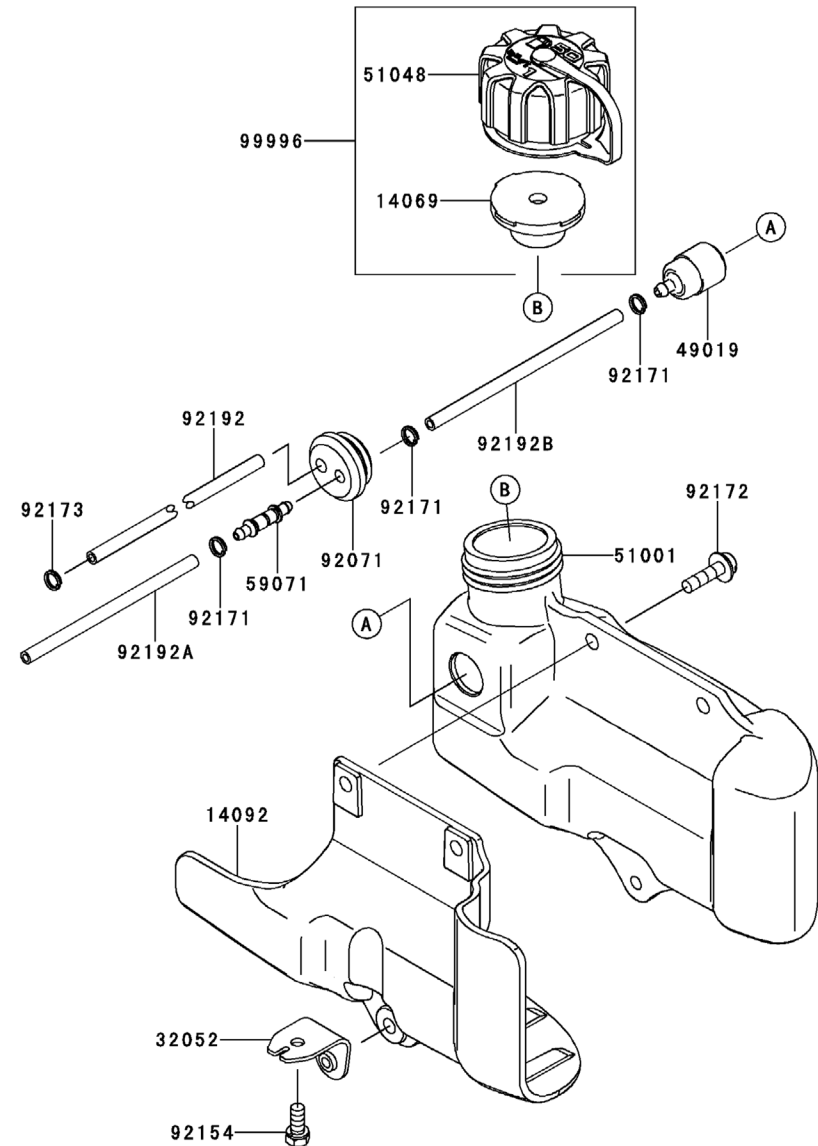

PHT3001VE

TJ023V-LF70

FUEL-TANK/FUEL-VALVE

REF NO	PART NO	DESCRIPTION	QTY
14069	TH34065A	BREATHER	1
14092	TJ23077	COVER, TANK	1
32052	TJ23078	BRACKET-TANK	1
49019	TF22C30X	FILTER-FUEL	1
51001	TJ23036	TANK-COMP-FUEL	1
51048	TH34064	CAP-ASSY-TANK	1
59071	TJ23079	JOINT	1
92071	TJ23102	GROMMET	1
92154	TJ23080	BOLT,5X12	1
92171	TJ23039	CLAMP	3
92172	TF22042	SCREW,5X20	3
92173	TJ23081	CLAMP	1
92192	TJ23040	TUBE,3X5.5X115	1
92192A	TJ23082	TUBE,3X5X90	1
92192B	TJ23103	TUBE	1
99996	99996-6101	KIT,CAP-TANK & BREATHER	1