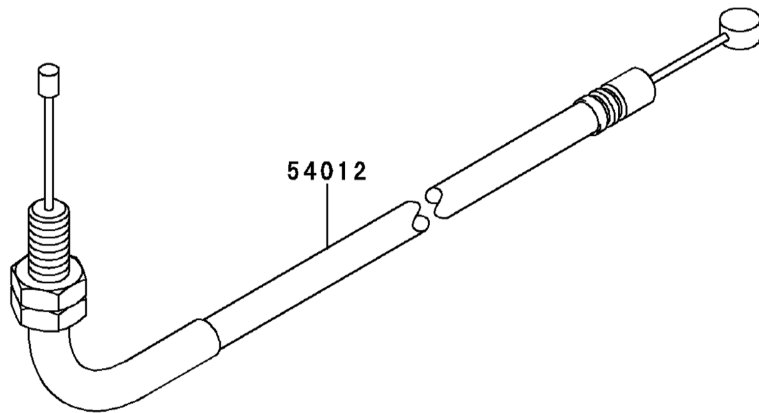

PHT3001VE

TJ023V-LF70

CONTROL-EQUIPMENT

REF NO	PART NO	DESCRIPTION	QTY
54012	TJ23023A	CABLE-THROTTLE	1