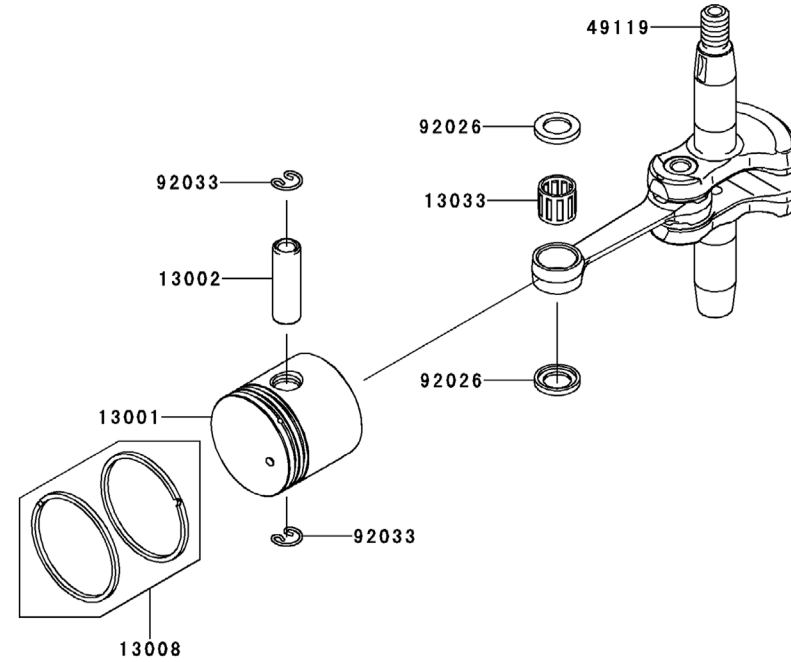

PHT3001VE

TJ023V-LF70

FUEL-TANK/FUEL-VALVE

REF NO	PART NO	DESCRIPTION	QTY
14069	TH34065A	BREATHER	1
14092	TJ23077	COVER, TANK	1
32052	TJ23078	BRACKET-TANK	1
49019	TF22C30X	FILTER-FUEL	1
51001	TJ23036	TANK-COMP-FUEL	1
51048	TH34064	CAP-ASSY-TANK	1
59071	TJ23079	JOINT	1
92071	TJ23102	GROMMET	1
92154	TJ23080	BOLT,5X12	1
92171	TJ23039	CLAMP	3
92172	TF22042	SCREW,5X20	3
92173	TJ23081	CLAMP	1
92192	TJ23040	TUBE,3X5.5X115	1
92192A	TJ23082	TUBE,3X5X90	1
92192B	TJ23103	TUBE	1
99996	99996-6101	KIT,CAP-TANK & BREATHER	1

PHT3001VE

TJ023V-LF70

P.T.O-EQUIPMENT

REF NO	PART NO	DESCRIPTION	QTY
13081	TF22174	CLUTCH-ASSY	1
13087	TF22174-3	HUB-CLUTCH	1
49049	TF22174-1	SHOE-CLUTCH	2
92145	TF22174-2	SPRING	2
92172	TJ23043A	SCREW,6X16	1

PISTON/CRANKSHAFT

REF NO	PART NO	DESCRIPTION	QTY
13001	TJ23011B	PISTON-ENGINE	1
13002	TJ27063	PIN-PISTON	1
13008	TJ23053	RING-SET-PISTON	1
13033	TJ23054	BEARING-SMALL END	1
49119	TJ23055A	CRANKSHAFT-ASSY	1
92026	TJ23304	SPACER,8X12.9X1.8	2
92033	TJ27067	RING-SNAP	2

BODY

REF NO	PART NO	DESCRIPTION	QTY
37A	P35035	PLUG PT1/8	2
38	P35038	HANDLE-RIGHT	*
38A	P30012	HANDLE-RIGHT (BLACK)	1
39	P30009	LOOP HANDLE	1
40	P35040	METAL, HANDLE, FRONT	1
41	P35041	METAL, HANDLE, REAR	1
42	B06X14W	BOLT, W/WASHERS, 6X14	4
43	SW006	WASHER, SPRING, 6	2
44	FW006	WASHER, 6	2
45	HN006	NUT, 6	2
46	P30010	THROTTLE LEVER 22	1
47	P30011	HARNESS, SWITCH	1
49	P25051	NUT-JAM 1/4X28	4
50	P25046	WASHER-SHOCKPROOF	9
51	P25045	NUT 1/4X20	2
52	P25054	NUT-CROWN 1/4X28	3
53	P35053A	BACK UP BAR	1
54	PHT-234	BLADE-LOWER	1
55	PHT-235	BLADE-UPPER	1
56	P25049	SLIDE WASHER	5
57	P25048	BOLT-BLADE SHORT	4
58	P25053B	BOLT-LONG (FULL THREAD)	1
59	P30013	GUARD-AIR INTAKE	1
CVR	PHT-250	COVER, BLADE	1