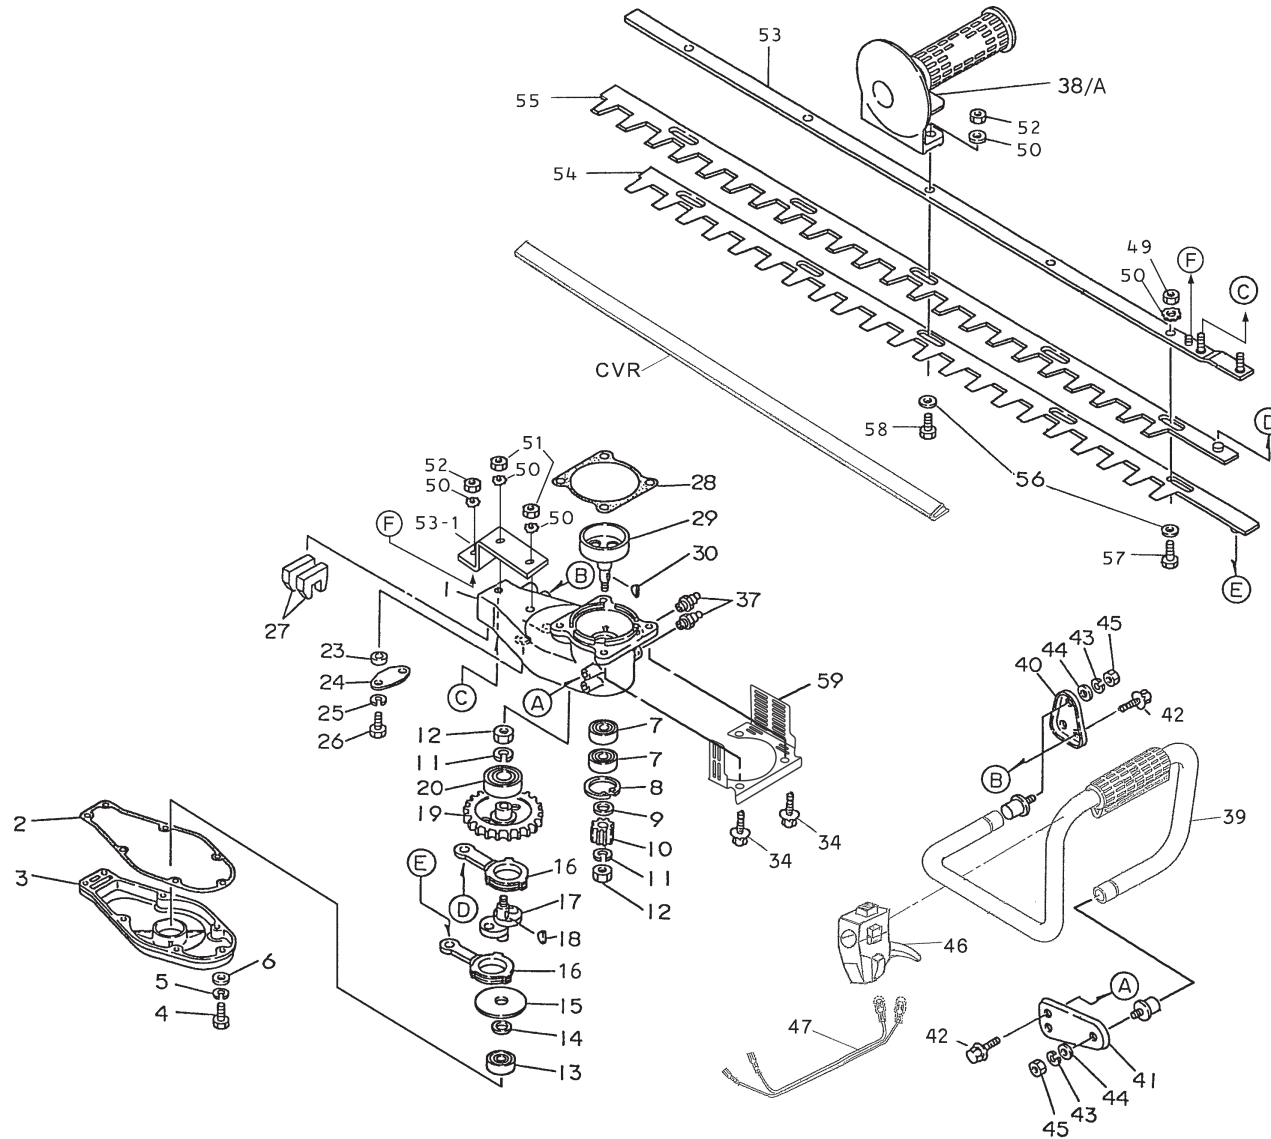

PHT3001VE

BODY

TJ023V-LF70

PHT3001VE

TJ023V-LF70

BODY

REF NO	PART NO	DESCRIPTION	QTY
1	P30001	GEAR CASE	1
2	P35002	PACKING, GEAR CASE	1
3	P30003	COVER, GEAR CASE	1
4	B05X22	BOLT, 5X22	9
5	SW005	WASHER, SPRING, 5	7
6	SFW005	WASHER, SMALL, 5	7
7	P35007	BEARING, BALL, 6001-ZZ	2
8	P35008	SNAP RING, 28	1
9	P35009	WASHER, PINION	1
10	P35010	PINION	1
11	SW008L	WASHER, SPRING, 8L	2
12	HN008L	NUT, 8L	2
13	PW23037	BEARING, BALL, 6000	1
14	P35014	WASHER, BEARING	1
15	P35015	DISC SPACER	1
16	P35016B	CAM ROD	2
17	P30004	CAM SHAFT	1
18	P30005	WOODRUFF KEY, 3X13	1
19	P35019	CAM GEAR	1
20	P35020	BEARING, BALL, 6003	1
23	P35023	COLLAR	2
24	P35024	PLATE	1
25	SW005	WASHER, SPRING, 5	2
26	B05X14	BOLT, 5X14	2
27	P35027	GREASE KEEPER	2
28	P35028	PACKING, CLUTCH CASE	1
29	P30006	CLUTCH DRUM	1
30	P30007	WOODRUFF KEY, 3X10	1
34	B05X14W	BOLT, W/WASHERS, 5X14	4
37	P35037	GREASE NIPPLE PT1/8	2

BODY

REF NO	PART NO	DESCRIPTION	QTY
37A	P35035	PLUG PT1/8	2
38	P35038	HANDLE-RIGHT	*
38A	P30012	HANDLE-RIGHT (BLACK)	1
39	P30009	LOOP HANDLE	1
40	P35040	METAL, HANDLE, FRONT	1
41	P35041	METAL, HANDLE, REAR	1
42	B06X14W	BOLT, W/WASHERS, 6X14	4
43	SW006	WASHER, SPRING, 6	2
44	FW006	WASHER, 6	2
45	HN006	NUT, 6	2
46	P30010	THROTTLE LEVER 22	1
47	P30011	HARNESS, SWITCH	1
49	P25051	NUT-JAM 1/4X28	4
50	P25046	WASHER-SHOCKPROOF	9
51	P25045	NUT 1/4X20	2
52	P25054	NUT-CROWN 1/4X28	3
53	P35053A	BACK UP BAR	1
54	PHT-234	BLADE-LOWER	1
55	PHT-235	BLADE-UPPER	1
56	P25049	SLIDE WASHER	5
57	P25048	BOLT-BLADE SHORT	4
58	P25053B	BOLT-LONG (FULL THREAD)	1
59	P30013	GUARD-AIR INTAKE	1
CVR	PHT-250	COVER, BLADE	1