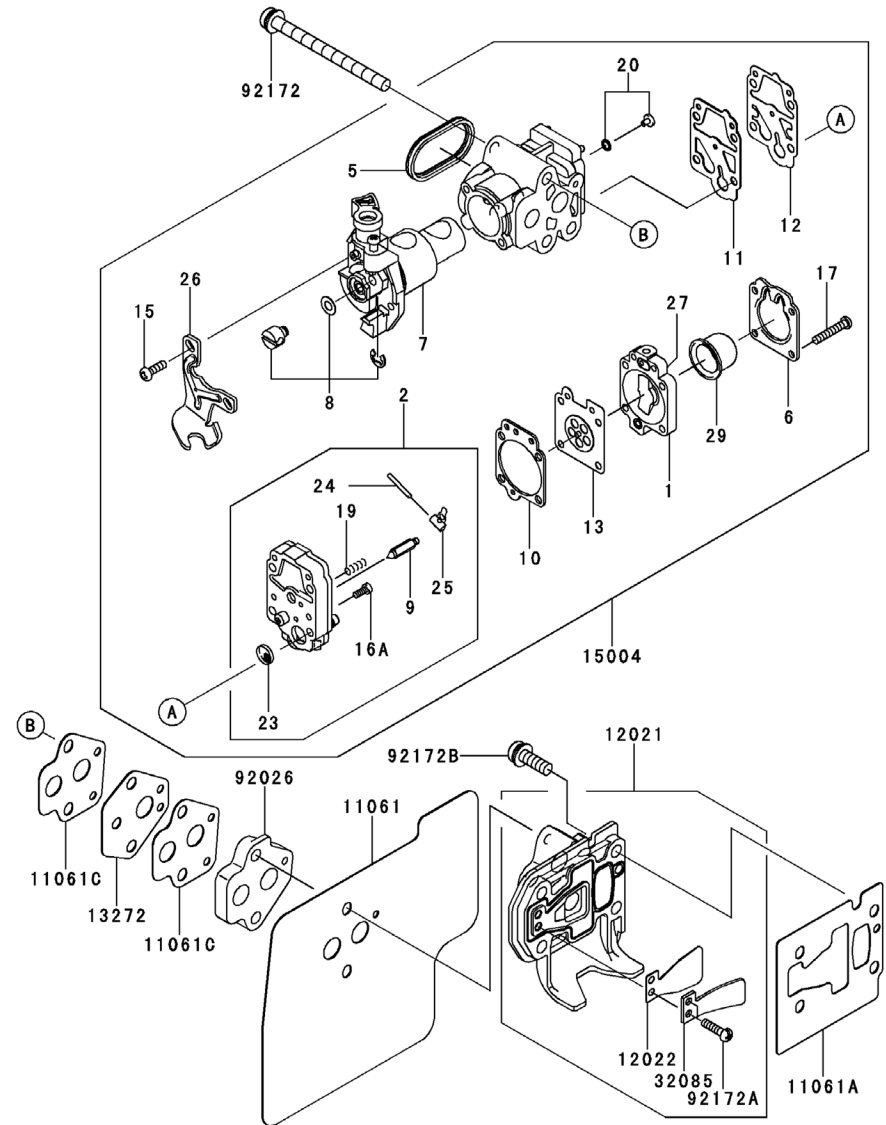

PHT3001VE

TJ023V-LF70

CARBURETOR

REF NO	PART NO	DESCRIPTION	QTY
1	TF22C01	BODY ASSY-AIR PURGE	1
2	TJ23C02V	BODY ASSY-PUMP	1
5	TH26C05Z	RING-O	1
6	TF22C05	COVER-PRIMER PUMP	1
7	TJ23C07V	VALVE ASSY-THROTTLE	1
8	TF22C07	SWIVEL ASSY	1
9	TF22C08	VALVE-INLET NEEDLE	1
10	TF22C10	GASKET-METERING DIAPHRAGM	1
11	TEX54C11XA	GASKET-PUMP	1
12	TF22C13	DIAPHRAGM-PUMP	1
13	TJ27C13V	DIAPHRAGM ASSY-METERING	1
15	TF22C19	SCREW-COLLAR THROTTLE	2
16A	TF22C20	SCREW-METERING LEVER PIN	1
17	TF22C18	SCREW-COVER	4
19	TF22C21	SPRING-METERING LEVER	1
20	TJ23C20VA	JET-MAIN KIT (.335)	1
23	TF22C23	SCREEN-FUEL INLET	1
24	TF22C24	PIN-METERING LEVER	1
25	TF22C26	LEVER-METERING	1
26	TK65C26	BRACKET-CABLE	1
27	TF22C28	VALVE-CHECK	1
29	TF22C29	PRIMER-BULB	1
11061	TJ23068	GASKET	1
11061A	TJ23091	GASKET,INSULATOR-CYLINDER	1
11061C	TJ27109	GASKET,CARBURETOR/SPACER	2
12021	TJ23026	VALVE-ASSY-REED	1
12022	TJ27111	VALVE-REED	1
13272	TJ23070	PLATE	1
15004	TJ23C00-VK	CARBURETOR ASSY	1
32085	TJ27112	STOPPER	1
92026	TJ27133	SPACER	1
92172	TJ23071	SCREW,5X65	2
92172A	TJ27113	SCREW,3X12	2
92172B	TG25027-7	SCREW,5X20	4
CRK	TJ27V-CRK	CRK	

BODY

REF NO	PART NO	DESCRIPTION	QTY
37A	P35035	PLUG PT1/8	2
38	P35038	HANDLE-RIGHT	*
38A	P30012	HANDLE-RIGHT (BLACK)	1
39	P30009	LOOP HANDLE	1
40	P35040	METAL, HANDLE, FRONT	1
41	P35041	METAL, HANDLE, REAR	1
42	B06X14W	BOLT, W/WASHERS, 6X14	4
43	SW006	WASHER, SPRING, 6	2
44	FW006	WASHER, 6	2
45	HN006	NUT, 6	2
46	P30010	THROTTLE LEVER 22	1
47	P30011	HARNESS, SWITCH	1
49	P25051	NUT-JAM 1/4X28	4
50	P25046	WASHER-SHOCKPROOF	9
51	P25045	NUT 1/4X20	2
52	P25054	NUT-CROWN 1/4X28	3
53	P35053A	BACK UP BAR	1
54	PHT-234	BLADE-LOWER	1
55	PHT-235	BLADE-UPPER	1
56	P25049	SLIDE WASHER	5
57	P25048	BOLT-BLADE SHORT	4
58	P25053B	BOLT-LONG (FULL THREAD)	1
59	P30013	GUARD-AIR INTAKE	1
CVR	PHT-250	COVER, BLADE	1