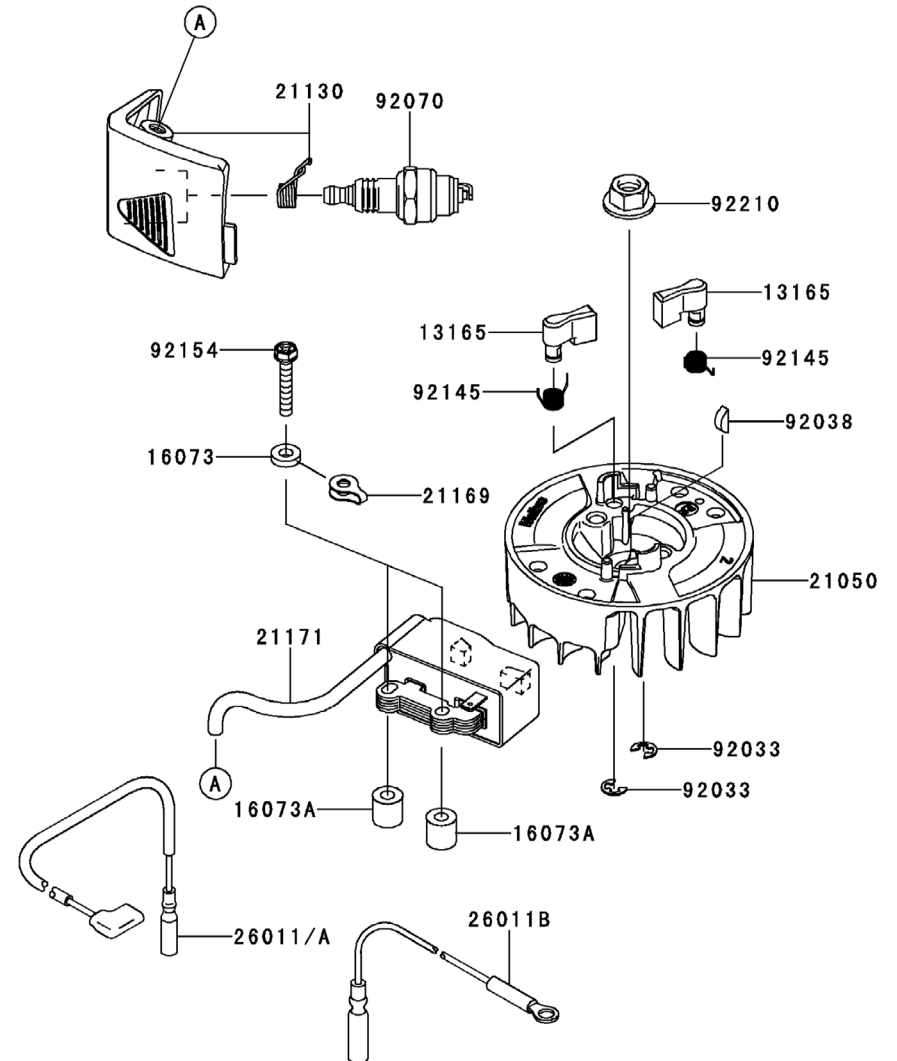

PHT3001VE

TJ023V-LF70

ELECTRIC-EQUIPMENT

REF NO	PART NO	DESCRIPTION	QTY
13165	TJ23061	PAWL	2
16073	TJ23062	INSULATOR	2
16073A	TJ27070	INSULATOR	2
21050	TJ23019	FLYWHEEL	1
21130	TJ23020C	CAP-SPARK PLUG	1
21169	TJ23063	TERMINAL	1
21171	TJ23064	COIL-ASSY-IGNITION	1
26011A	TJ23090	WIRE-LEAD	1
26011B	TJ35070	WIRE-LEAD	1
92033	TJ23066	RING-SNAP	2
92038	TJ27075	KEY	1
92070	BPMR8Y	PLUG-SPARK,BPMR8Y(NGK)	1
92145	TJ23067	SPRING	2
92154	TJ45104	BOLT,4X25	2
92210	TJ27024	NUT,M8	1