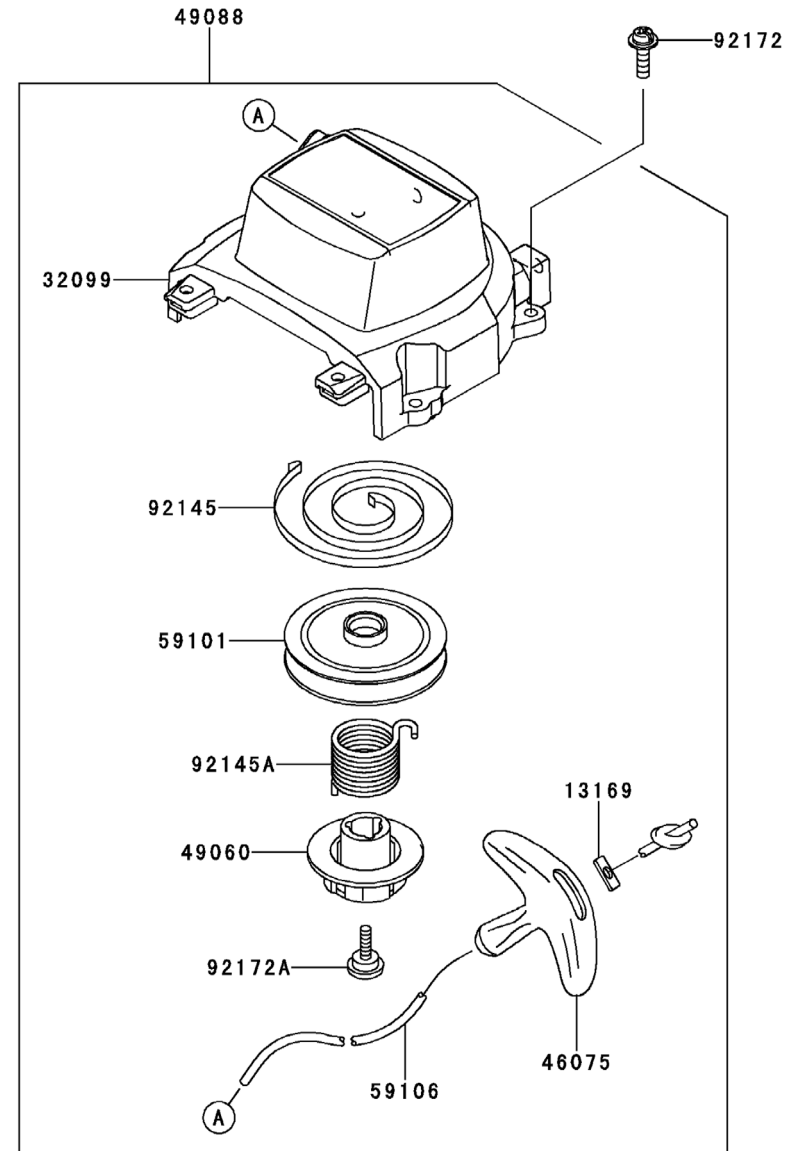

PHT3001VE

TJ023V-LF70

P.T.O-EQUIPMENT

REF NO	PART NO	DESCRIPTION	QTY
13081	TF22174	CLUTCH-ASSY	1
13087	TF22174-3	HUB-CLUTCH	1
49049	TF22174-1	SHOE-CLUTCH	2
92145	TF22174-2	SPRING	2
92172	TJ23043A	SCREW,6X16	1

PISTON/CRANKSHAFT

REF NO	PART NO	DESCRIPTION	QTY
13001	TJ23011B	PISTON-ENGINE	1
13002	TJ27063	PIN-PISTON	1
13008	TJ23053	RING-SET-PISTON	1
13033	TJ23054	BEARING-SMALL END	1
49119	TJ23055A	CRANKSHAFT-ASSY	1
92026	TJ23304	SPACER,8X12.9X1.8	2
92033	TJ27067	RING-SNAP	2

PHT3001VE

TJ023V-LF70

THROTTLE LEVER

REF NO	PART NO	DESCRIPTION	QTY
01A	P30010-1	BODY, THROTTLE LEVER, UPPER	1
01B	P30010-2	BODY, THROTTLE LEVER, LOWER	1
2	PW24015-2	SWITCH	1
3	PW24015-3	COVER	1
4	PW24015-4	SPRING	1
5	PW24015-5	SCREW, 3X8	1
6	PW24015-6	PLATE, GROUND, R	1
7	PW24015-7	PLATE, GROUND, L	1
8	PW24015-5	SCREW, 3X8	1
9	PW24015-9	LEVER	1
10	PW24015-10	SHAFT	1
11	PW24015-11	SPRING	1
12	PW24015-12	STOPPER	1
13	PW24015-13	SPRING, RETURN	1
14	PW24015-14	E-RING, 6	1
15A	214B0520	SCREW, BODY	2
16A	311B0500	NUT, SQUARE, BODY	2

BODY

REF NO	PART NO	DESCRIPTION	QTY
37A	P35035	PLUG PT1/8	2
38	P35038	HANDLE-RIGHT	*
38A	P30012	HANDLE-RIGHT (BLACK)	1
39	P30009	LOOP HANDLE	1
40	P35040	METAL, HANDLE, FRONT	1
41	P35041	METAL, HANDLE, REAR	1
42	B06X14W	BOLT, W/WASHERS, 6X14	4
43	SW006	WASHER, SPRING, 6	2
44	FW006	WASHER, 6	2
45	HN006	NUT, 6	2
46	P30010	THROTTLE LEVER 22	1
47	P30011	HARNESS, SWITCH	1
49	P25051	NUT-JAM 1/4X28	4
50	P25046	WASHER-SHOCKPROOF	9
51	P25045	NUT 1/4X20	2
52	P25054	NUT-CROWN 1/4X28	3
53	P35053A	BACK UP BAR	1
54	PHT-234	BLADE-LOWER	1
55	PHT-235	BLADE-UPPER	1
56	P25049	SLIDE WASHER	5
57	P25048	BOLT-BLADE SHORT	4
58	P25053B	BOLT-LONG (FULL THREAD)	1
59	P30013	GUARD-AIR INTAKE	1
CVR	PHT-250	COVER, BLADE	1