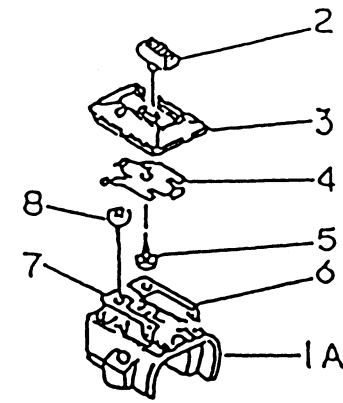

PISTON/CRANKSHAFT

REF NO	PART NO	DESCRIPTION	QTY
13001	TJ23011B	PISTON-ENGINE	1
13002	TJ27063	PIN-PISTON	1
13008	TJ23053	RING-SET-PISTON	1
13033	TJ23054	BEARING-SMALL END	1
49119	TJ23055A	CRANKSHAFT-ASSY	1
92026	TJ23304	SPACER,8X12.9X1.8	2
92033	TJ27067	RING-SNAP	2

PHT3001VE

TJ023V-LF70

STARTER

REF NO	PART NO	DESCRIPTION	QTY
13169	TD18080-07	PLATE,RECOIL STARTER	1
32099	TJ23084	CASE,STARTER-RECOIL	1
46075	TJ23104	GRIP,STARTER-RECOIL	1
49060	TJ23085	CAM	1
49088	TJ23042A	STARTER-RECOIL	1
59101	TJ23086	REEL	1
59106	TJ27125-7	ROPE,3X850	1
92145	TJ27125-8	SPRING,RECOIL	1
92145A	TJ23042-4	SPRING	1
92172	TJ23105	SCREW,4X16	4
92172A	TJ27042-9	SCREW	1

PHT3001VE

TJ023V-LF70

THROTTLE LEVER

REF NO	PART NO	DESCRIPTION	QTY
01A	P30010-1	BODY, THROTTLE LEVER, UPPER	1
01B	P30010-2	BODY, THROTTLE LEVER, LOWER	1
2	PW24015-2	SWITCH	1
3	PW24015-3	COVER	1
4	PW24015-4	SPRING	1
5	PW24015-5	SCREW, 3X8	1
6	PW24015-6	PLATE, GROUND, R	1
7	PW24015-7	PLATE, GROUND, L	1
8	PW24015-5	SCREW, 3X8	1
9	PW24015-9	LEVER	1
10	PW24015-10	SHAFT	1
11	PW24015-11	SPRING	1
12	PW24015-12	STOPPER	1
13	PW24015-13	SPRING, RETURN	1
14	PW24015-14	E-RING, 6	1
15A	214B0520	SCREW, BODY	2
16A	311B0500	NUT, SQUARE, BODY	2

BODY

REF NO	PART NO	DESCRIPTION	QTY
37A	P35035	PLUG PT1/8	2
38	P35038	HANDLE-RIGHT	*
38A	P30012	HANDLE-RIGHT (BLACK)	1
39	P30009	LOOP HANDLE	1
40	P35040	METAL, HANDLE, FRONT	1
41	P35041	METAL, HANDLE, REAR	1
42	B06X14W	BOLT, W/WASHERS, 6X14	4
43	SW006	WASHER, SPRING, 6	2
44	FW006	WASHER, 6	2
45	HN006	NUT, 6	2
46	P30010	THROTTLE LEVER 22	1
47	P30011	HARNESS, SWITCH	1
49	P25051	NUT-JAM 1/4X28	4
50	P25046	WASHER-SHOCKPROOF	9
51	P25045	NUT 1/4X20	2
52	P25054	NUT-CROWN 1/4X28	3
53	P35053A	BACK UP BAR	1
54	PHT-234	BLADE-LOWER	1
55	PHT-235	BLADE-UPPER	1
56	P25049	SLIDE WASHER	5
57	P25048	BOLT-BLADE SHORT	4
58	P25053B	BOLT-LONG (FULL THREAD)	1
59	P30013	GUARD-AIR INTAKE	1
CVR	PHT-250	COVER, BLADE	1