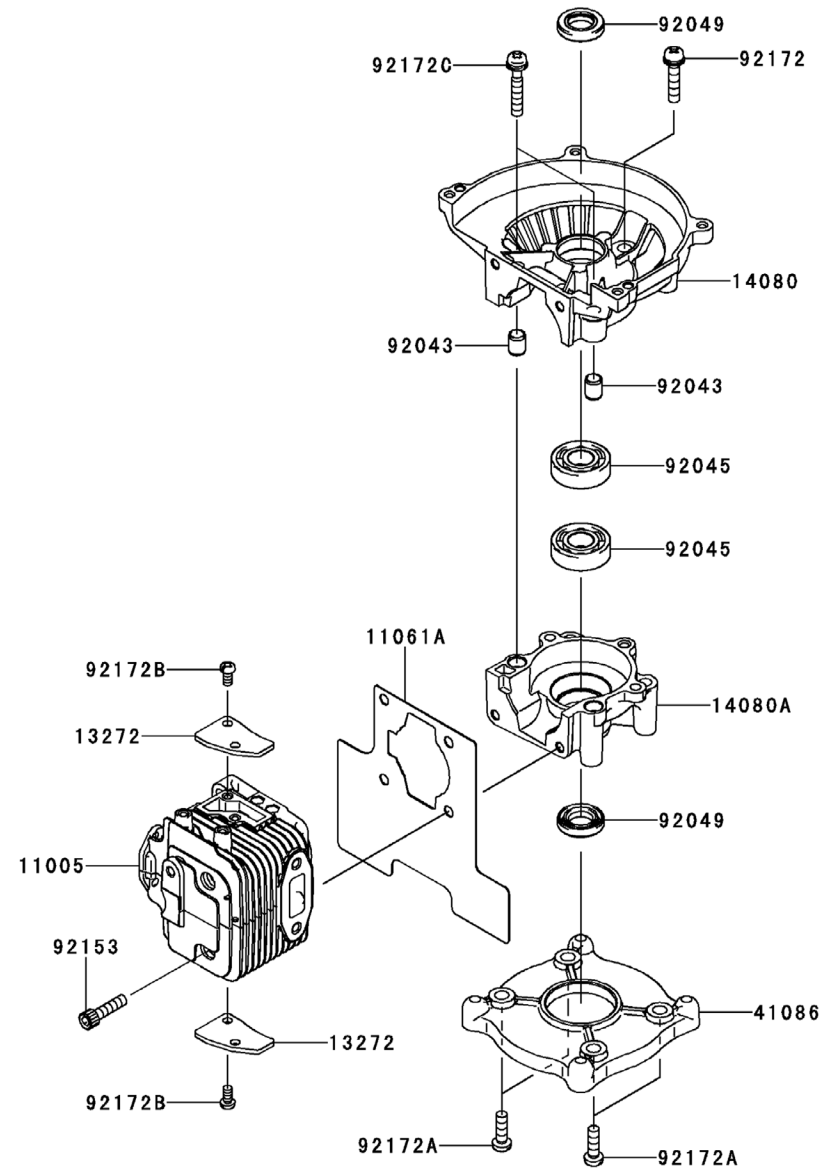

PHT3001VE

TJ023V-LF70

CYLINDER/CRANKCASE

REF NO	PART NO	DESCRIPTION	QTY
11005	TJ23046	CYLINDER-ENGINE	1
11061A	TJ23087	GASKET	1
13272	TJ23047	PLATE	2
14080	TJ23048	CRANKCASE	1
14080A	TJ23049	CRANKCASE	1
41086	TJ23050	FLANGE	1
92043	TJ27128	PIN	2
92045	TJ27007	BEARING-BALL,6001C3	2
92049	TJ27058	SEAL-OIL,12X22X4.5	2
92153	TJ27059	BOLT,SOCKET,5X20	4
92172	TJ23051	SCREW,5X25	1
92172A	TJ23052	SCREW,5X16	4
92172B	TJ27060	SCREW,4X8	4
92172C	TJ27061	SCREW,5X30	2